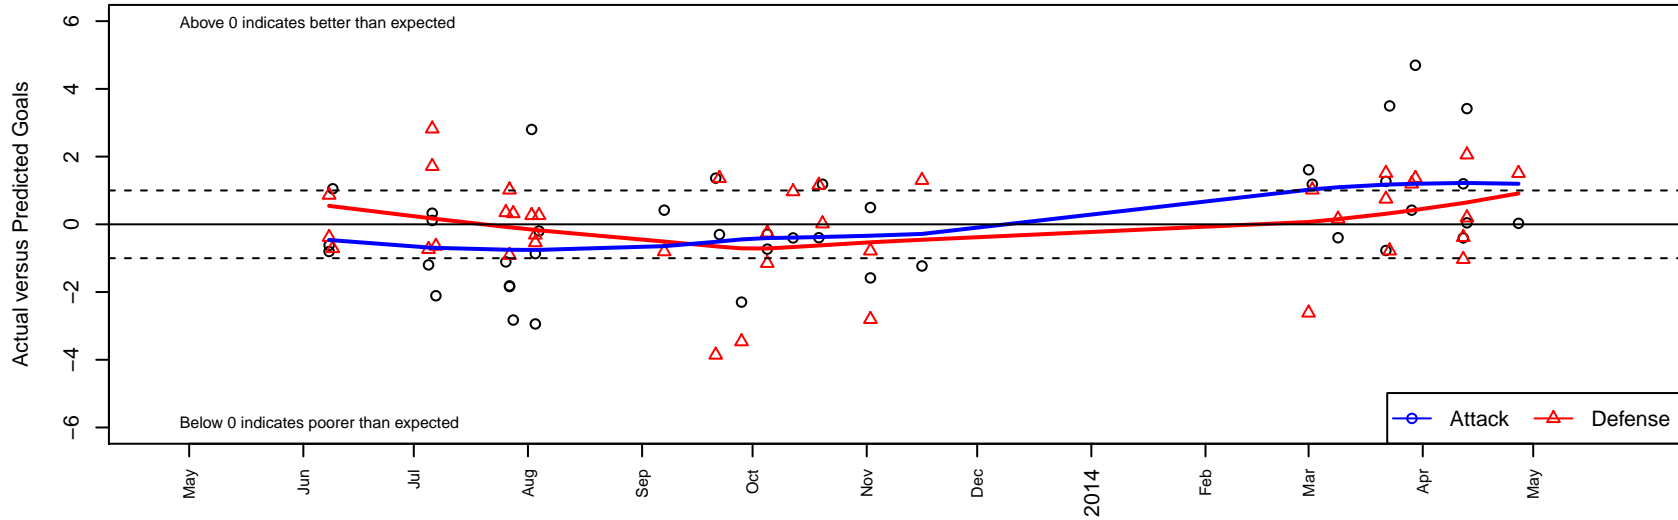

CWSA Navy G01
Dots are actual minus expected GF (blue circles) and GA (red triangles).
Blue line is smoothed change in attack strength. Red is smoothed change in defense strength.